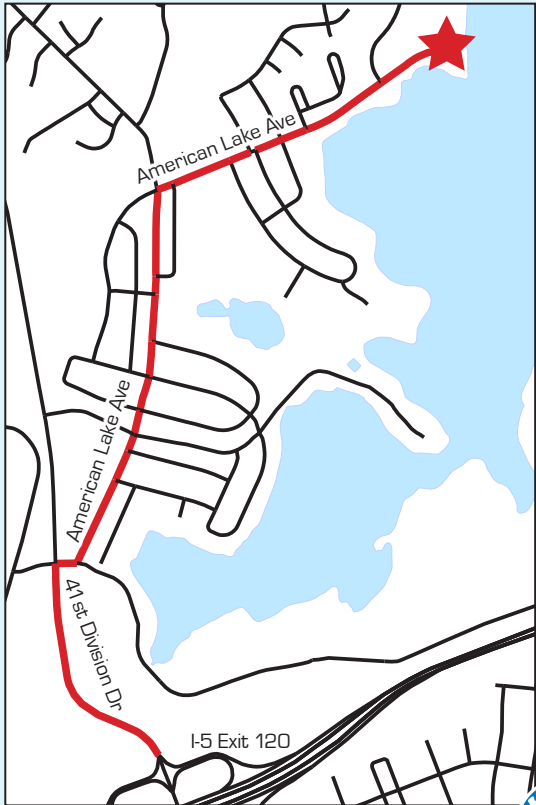

Russell Landing Marina

8981 American Lake Blvd.
Lewis North • 253-967-2510

OUTDOOR RECREATION PROGRAM

RELOCATION GUIDE

Northwest Adventure Center at Lewis North

Open Sun-Sat, 9 a.m.-5:30 p.m.

Provides annual hunting registration, Travel Camp, cabin & tent reservations, equipment checkout, POV storage lots, ODR trips & special orders.

While the Northwest Adventure Center is under renovation, some services have been relocated to the following facilities:

Russell Landing Marina at Lewis North

Open Wed-Fri, 9 a.m.-5 p.m.

Collects moorage & storage payments & rents pavilions. Provides a fishing retail operation, plus hunting & fishing license sales.

The Skeet & Trap Range at Lewis Main

Open Sun-Sat, 9 a.m.-5 p.m.

Provides ammunition sales, gun & hunting accessories & hunting registration, in addition to regular operations.

Adventures Unlimited at McChord Field

3969 2nd Division Range Rd.
Lewis Main • 253-967-7056

Adventures Unlimited

739 Battery Rd.
McChord Field • 253-982-2206/2303

Find all ODR
fliers online: