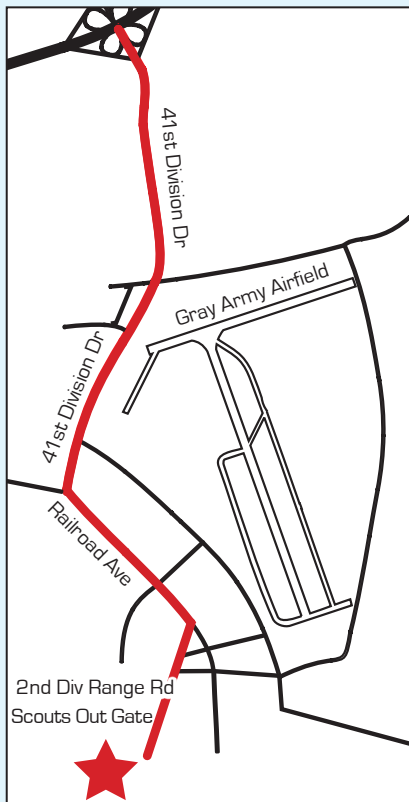

Skeet & Trap Range

3969 2nd Division Range Rd.
Lewis Main • 253-967-7056