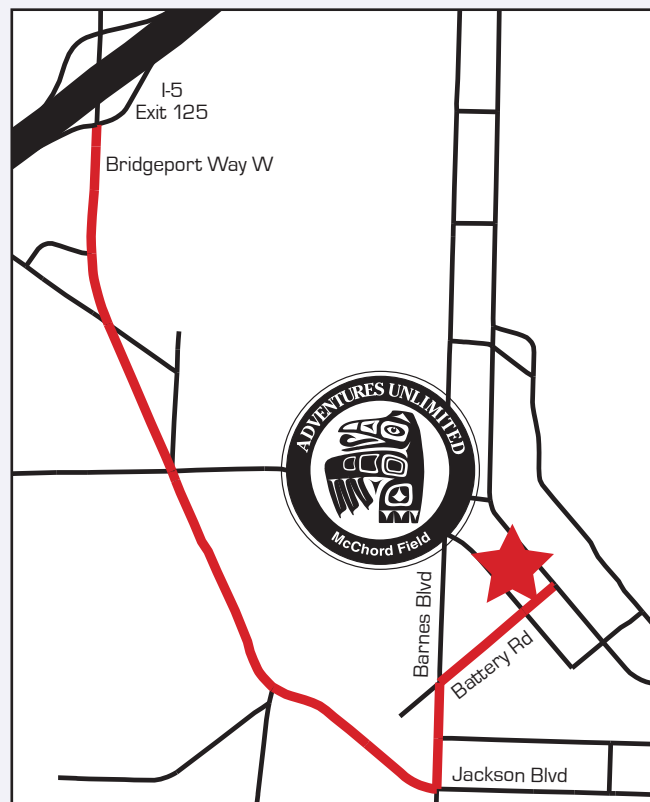

Adventures Unlimited

739 Battery Rd.
McChord Field • 253-982-2206/2303

Find all ODR
fliers online: